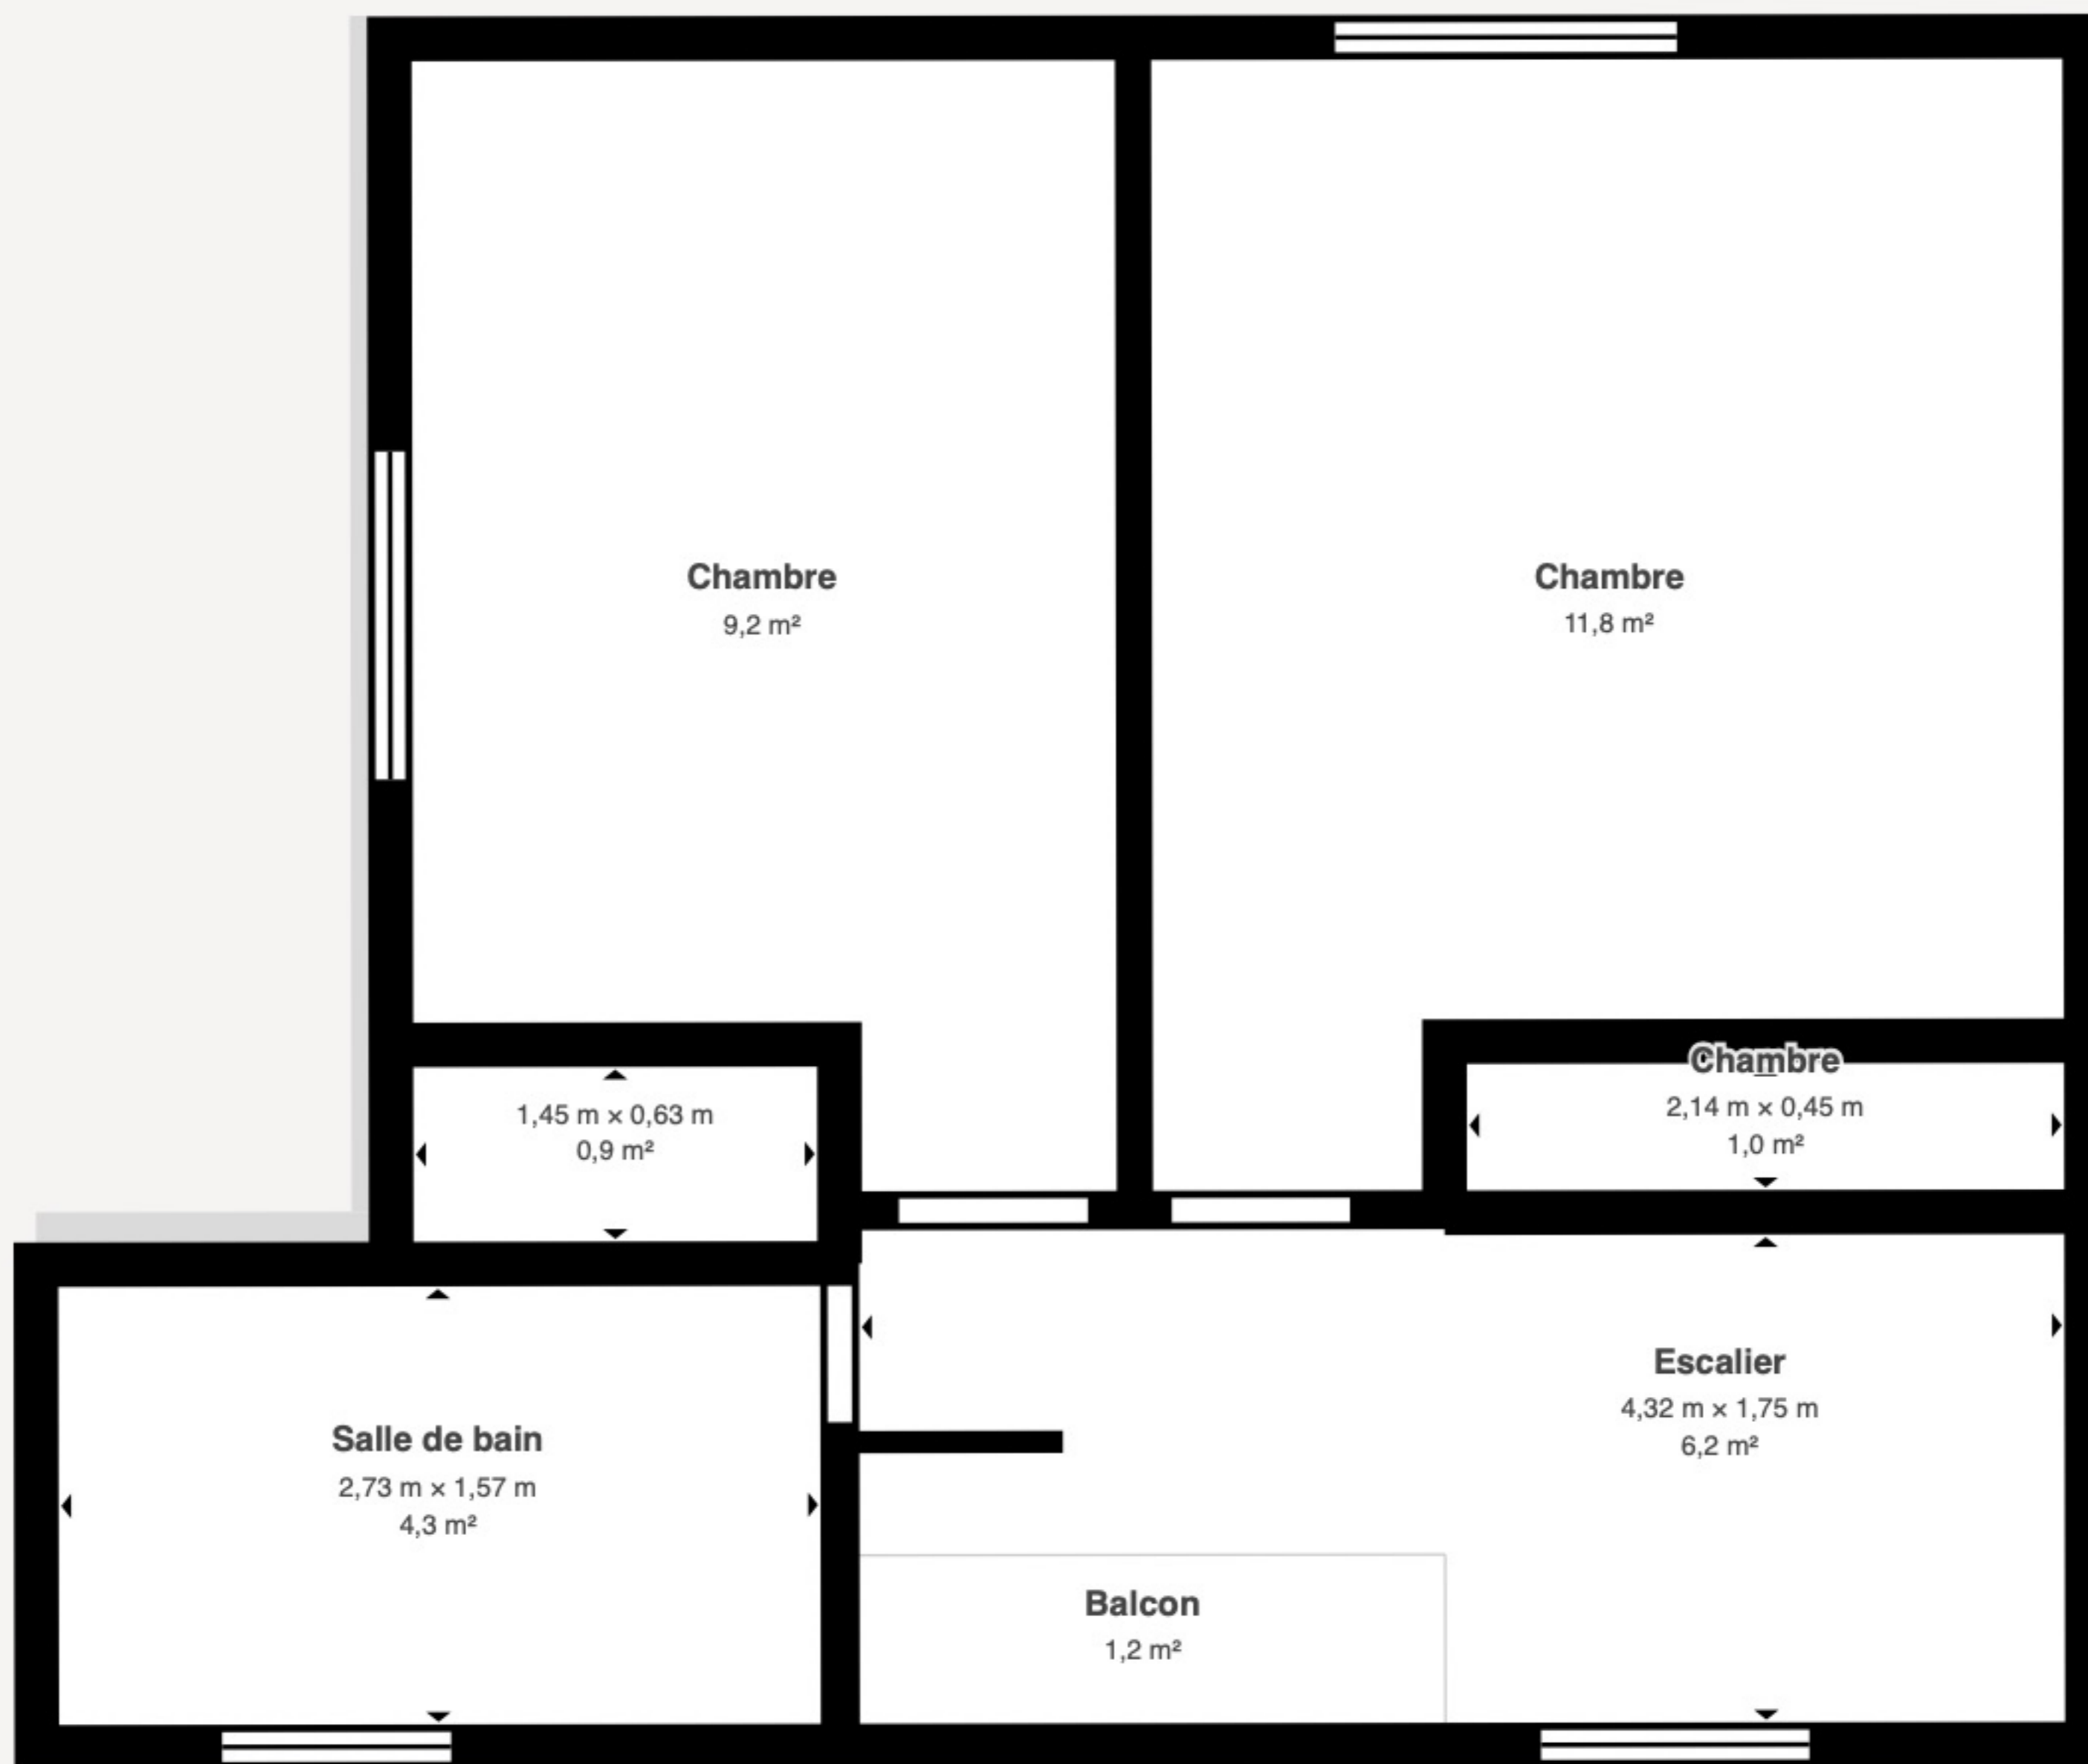

 Matterport Property Report:

EXCLUSIVITÉ - BLUMENTHAL

Gross Floor Area - Full Property 87,4 m² | Floor 1 44,6 m²

Sizes and dimensions are approximate, actual may vary

Visit 3D space on
 Matterport

 Matterport Property Report:

EXCLUSIVITÉ - BLUMENTHAL

Gross Floor Area - Full Property 87,4 m² | Floor 2 42,8 m²

Sizes and dimensions are approximate, actual may vary

Visit 3D space on
 Matterport